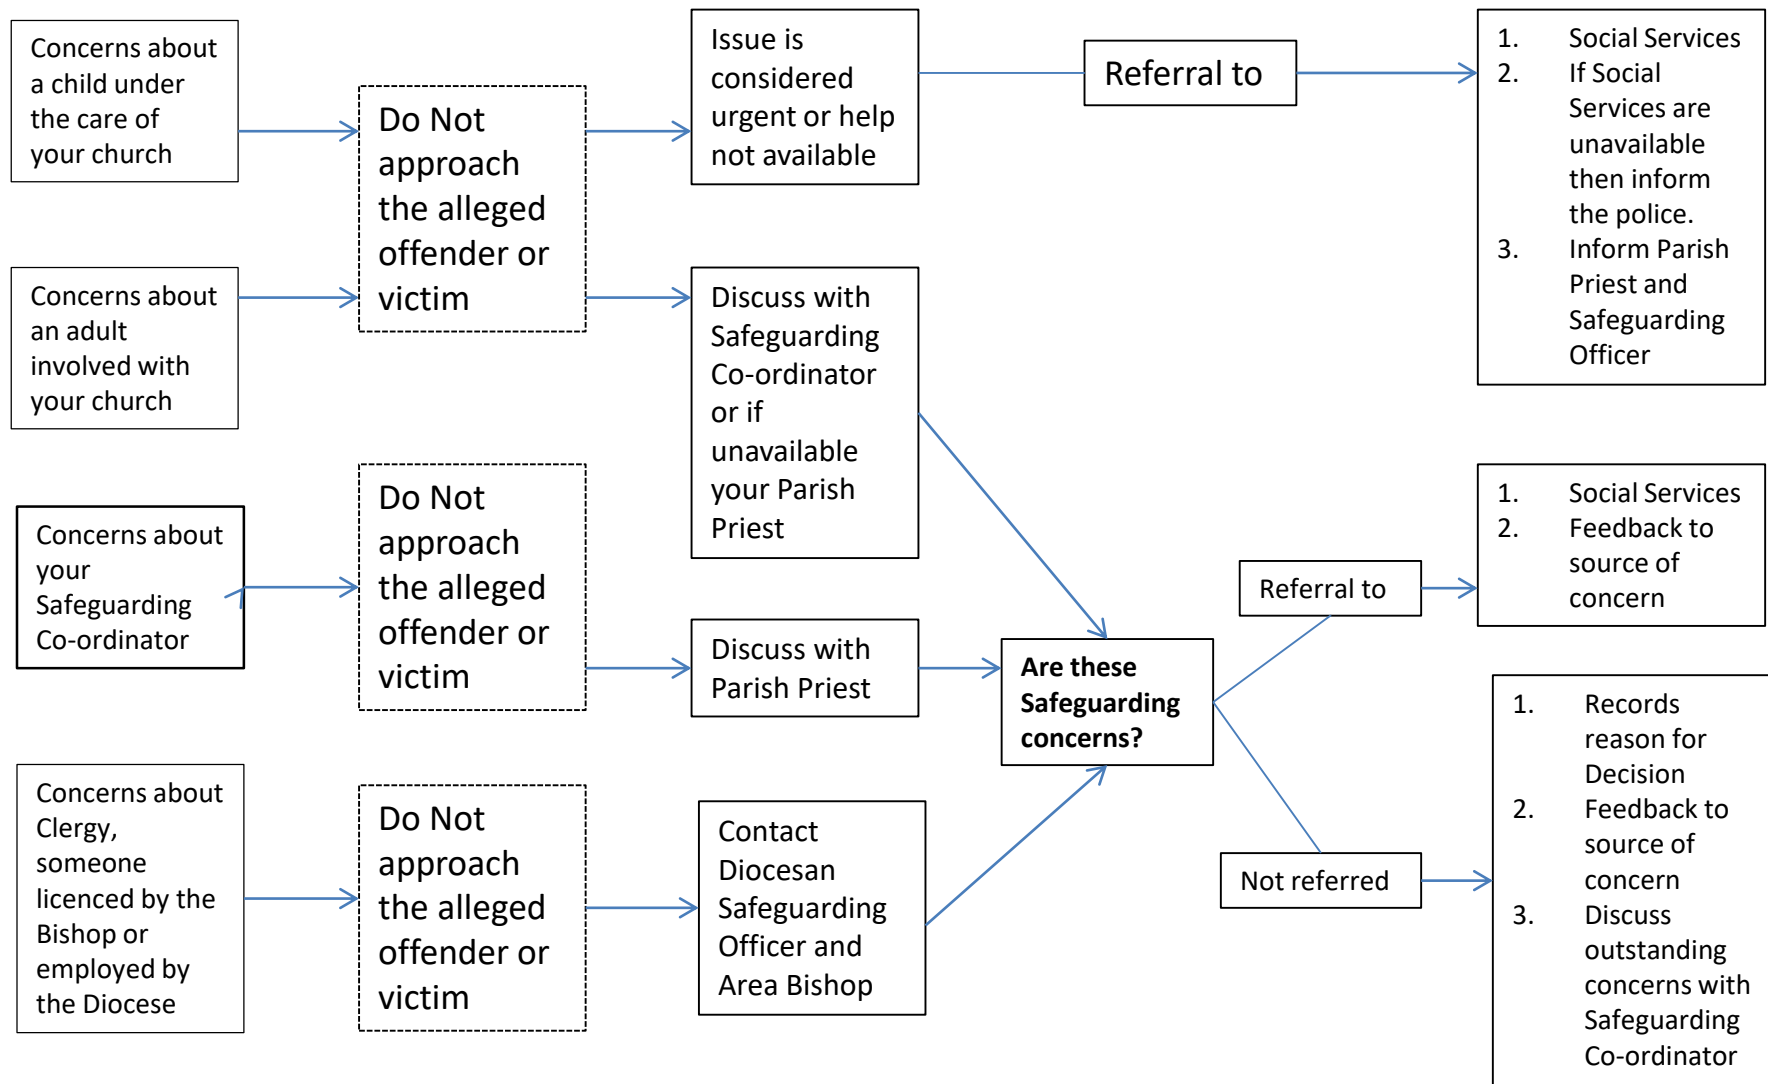

# IN THE EVENT OF A SAFEGUARDING ISSUE IN YOUR CHURCH

Safeguarding Co-ordinator..... Parish Priest.....  
 Diocesan Safeguarding Team 01543 306030    Out of Hours Support: 0303 003 1111 (option 2)  
 Nearest Social Service Office..... Nearest Police Station.....  
 Area Bishop...The Rt. Revd.....